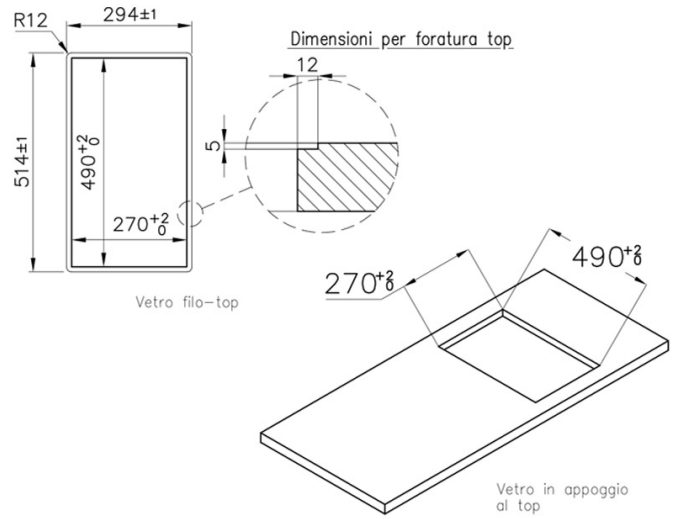

Induction Hob

S1000

Induction Hob 29 cm - Two zones - Vertical edge
- for flush-mount (FT) or over-mount (Q4)
installation

Code: 7322 300

Product Details

Materials/finishes	Black tempered glass
Edge/installation type	Vertical edge - for flush-mount (FT) or over-mount (Q4) installation
Cooking elements	Two zones
Command type	Touch Control
Power settings	9 power setting per zone plus Powerboost function
Dimension	290x510 mm
Cut out	Vedi scheda tecnica
Total power	3.700 W
Up	Ø 200 mm-2.300 (3.000)* W
Down	Ø 160 mm-1.400 W

Features

Powerboost

Pot detector

End-of-cooking programming

Smart fan system

Safety

Dimensions

Cut out drawing