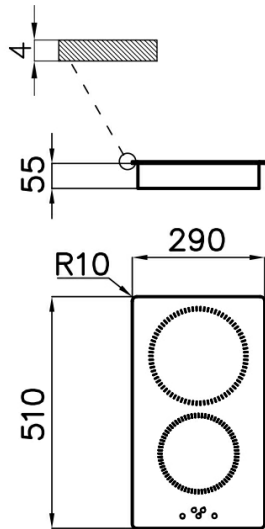

Induction Hob

S1000

Induction Hob 29 cm - Two zones - Vertical edge
- for flush-mount (FT) or over-mount (Q4)
installation

Code: 7322 300

Product Details

Materials/finishes	Black tempered glass
Edge/installation type	Vertical edge - for flush-mount (FT) or over-mount (Q4) installation
Cooking elements	Two zones
Command type	Touch Control
Power settings	9 power setting per zone plus Powerboost function
Dimension	290x510 mm
Cut out	Vedi scheda tecnica
Total power	3.700 W
Up	Ø 200 mm-2.300 (3.000)* W
Down	Ø 160 mm-1.400 W

Features

Powerboost

Pot detector

End-of-cooking programming

Smart fan system

Safety

Dimensions

Cut out drawing